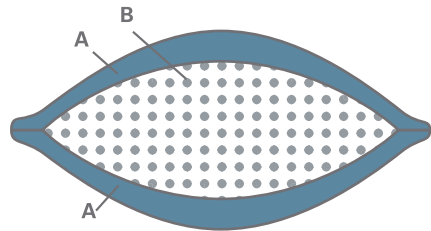

CHAMBERSOFT®

CHAMBERSOFT®
Performance Pillows by StandardTextile

HYPOALLERGENIC PERFORMANCE IN A DOWN-ALTERNATIVE PILLOW.

CHAMBERSOFT®
Performance Pillows by StandardTextile

LONG-LASTING SUPPORT

Chambersoft® pillows are uniquely designed to provide long-lasting support and down-like comfort. The three-chamber design consists of a high-resiliency inner core of garnetted polyester fill. Dual outer chambers surround the inner core with a gel fiber surface for enhanced sleep comfort.

ENGINEERED TO PERFORM

The washable Chambersoft pillow provides long-lasting comfort at a cost-effective price. High-quality fiber filling keeps pillows performing wash after wash. 100% cotton ticking fabric and double-needle stitching helps pillows retain their shape.

THREE CHAMBER DESIGN

Pillow Cross Section

A - Two Outer Pillow Chambers filled with soft gel fiber fill.

B - Inner Pillow Chamber filled with high-resiliency garnetted polyester.

For more information about Chambersoft pillows, or to contact a dedicated hospitality consultant, visit standardtextile.com or call 1.800.323.5246.