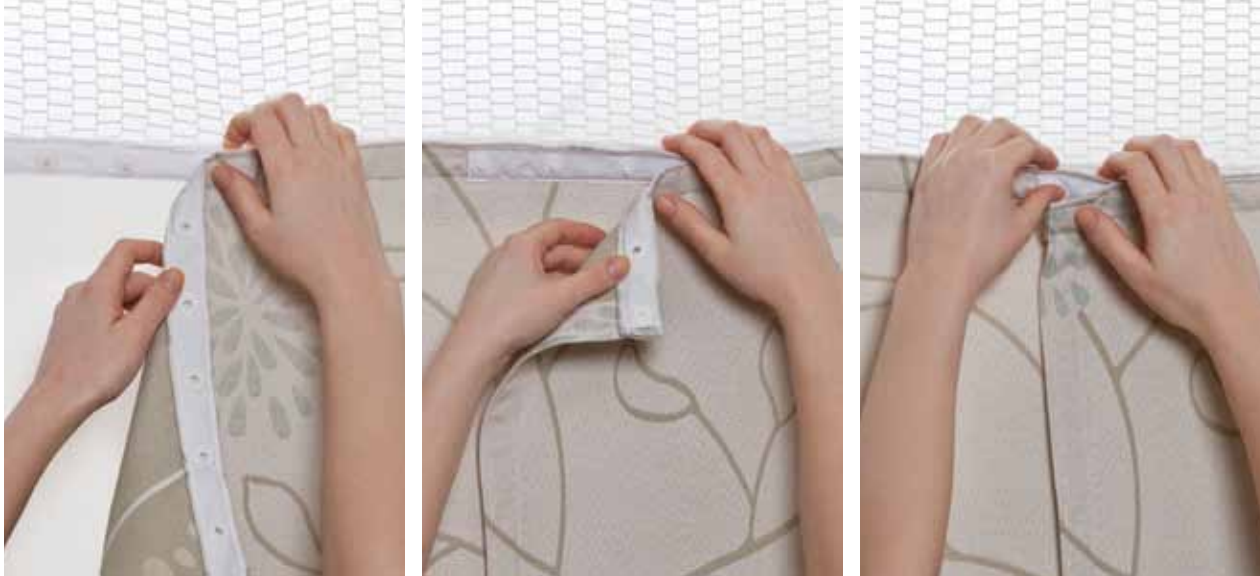

## EASY SNAP SYSTEM.

Perfect Panel<sup>®</sup> is an innovative solution for changing privacy curtains. Panels are attached with snaps, allowing you to replace only soiled panels, not the entire curtain. This means individual panels can be quickly and easily replaced without removing the mesh. You can change only what you need when you need it.

## SAVE TIME, MONEY, HASSLE.

Perfect Panel saves labor and eliminates the potential for hanging the wrong size privacy curtains. It also saves laundering costs and reduces attic stock. The overlapping panel design ensures patient privacy. Best of all, it can be made from any Standard Textile fabric to meet your specific design needs. Perfect Panel privacy curtains are available with Impact Technology<sup>®</sup>, making your curtains resistant to microbial growth, stains, and splashes.