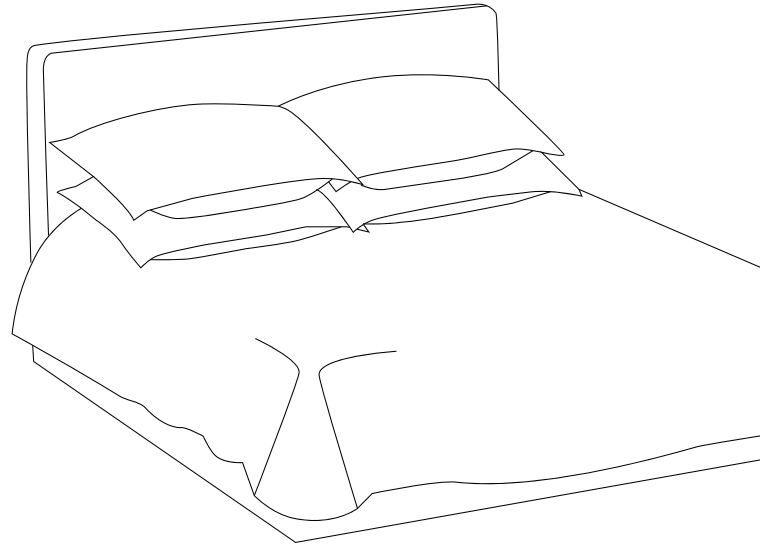

# Top Covers Bedding

<b>Item Number</b>	NQBS
<b>Fabric Details</b>	All <b>Standard Textile fabrics</b> meet commercial laundry standards
<b>Specifications</b>	
<b>Size</b>	Twin 70x110", Full 88x110", Queen 94x110", King 110x110" Custom sizes, drops, and pillow tuck options are available
<b>Construction</b>	1-ply or 2-ply with self or contrast lining 1 piece or multi-panel determined by fabric width
<b>Corners</b>	Round, Square or Sewn-down (Capped)
<b>Hemming</b>	½", 1" or 2" double turn on all sides 2" or 4" on top and bottom with ½" on sides Pillowcase with single or double needle top stitch
<b>Additional Components</b>	Flange, banding, binding, cording, welt and festooning options available Quilted options also available, see separate specification sheet
<b>Warranty</b>	All fabrication is warranted for a period of 1 year
<b>Care Instructions</b>	Please refer to the care label located at center back side of bottom hem