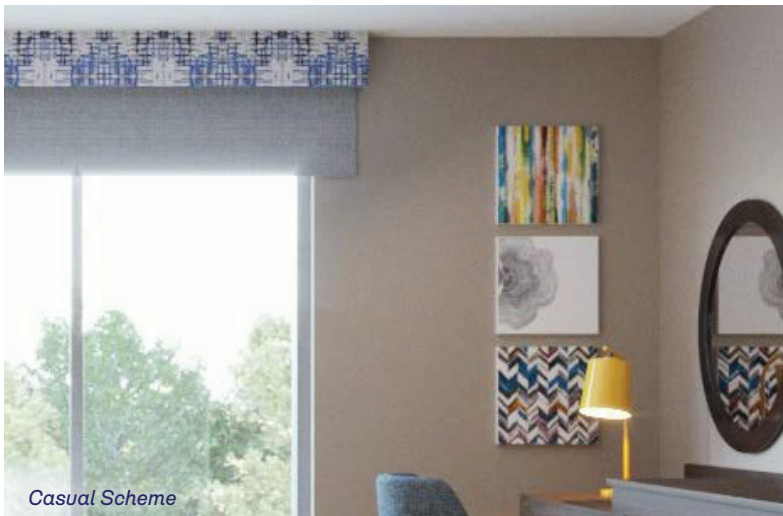

window treatments

Confident Scheme

TYPICAL GUESTROOMS

Straight fabric wrapped cornice board with contrast welt, manual blackout roller shade, and manual sheer roller shade

Cornice Board

Outside mounted at ceiling
(May be wall mounted above window in rooms with greater than 8' ceiling heights)

- **Confident Scheme**
Cornice Fabric: Sensibility Silver / Moss
- **Casual Scheme**
Cornice Fabric: Hashtag / Sapphire

Blackout Roller Shade

Ceiling mounted to the dust cap of the cornice board

- **Blackout Shade Cloth:** SSDR0373/Shale

Sheer Roller Shade

Inside mounted at window

- **Sheer Shade Cloth:** Shimmer/Platinum

Casual Scheme

ADA GUESTROOMS

Straight fabric wrapped cornice board with contrast welt, motorized blackout roller shade, and motorized sheer roller shade