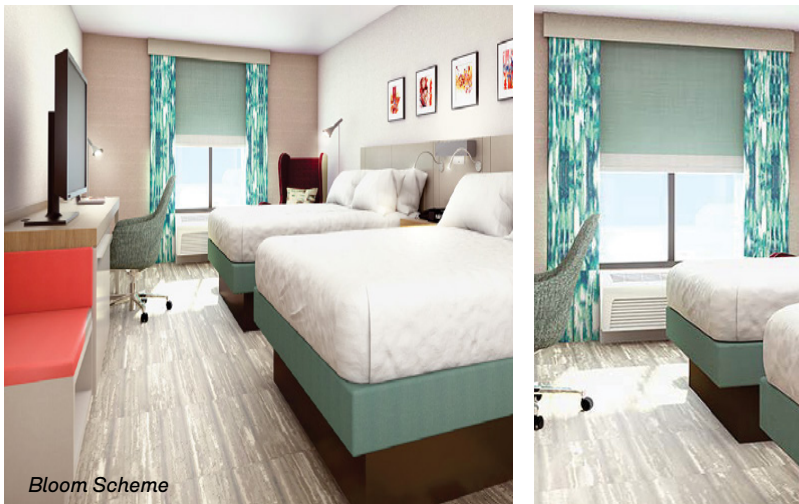

Revive Scheme

Bloom Scheme

Revive Scheme Lounge Area

Revive Scheme Bar Area

## TYPICAL GUESTROOMS

Fixed pinch pleated drapery side panels with outside mounted blackout shade and inside mounted sheer shade. **\*\*Cornice to be provided by others\*\***