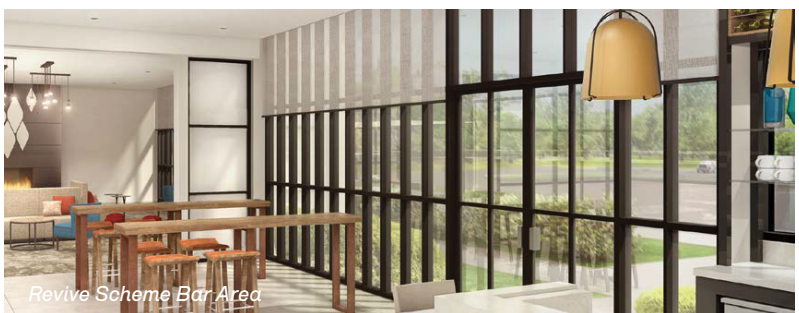

Revive Scheme

Bloom Scheme

Revive Scheme Lounge Area

Revive Scheme Bar Area

## TYPICAL GUESTROOMS

Fixed pinch pleated drapery side panels with outside mounted blackout shade and inside mounted sheer shade. **\*\*Cornice to be provided by others\*\***

**Manual blackout roller shade with standard hem bar outside ceiling mounted at GC provided cornice**

### Blackout Shade Cloth

Ecofabrix 740 Blackout - Custom printed in New Momentum V2

- Revive Scheme Color: Harbor
- Bloom Scheme Color: Mineral Blue

**Manual sheer roller shade with standard hem bar, inside mounted at window frame**