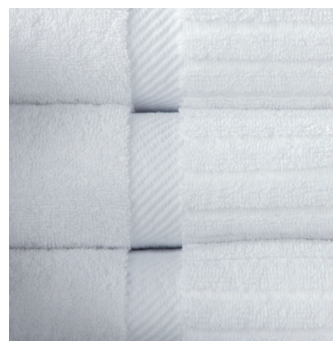

ROOM READY FOR
YOU® LAUNDERED
WITH TIDE®

Room Ready For You® laundered with Tide

Room Ready For You®
laundered with Tide® products
are delivered clean, fresh, and
ready to use right out of the box,
bypassing the time, labor, and
costs of up-front processing.

CLASSIC DESIGN AND PERFORMANCE.

REINVENTING A CLASSIC

Piano Key towels feature the comfort
and hand of premium 100% cotton and a timeless
dobby border. Piano Key towels demonstrate a
statement of uncompromising quality.

PERFORMANCE MEANS SAVINGS

Sturdy Piano Key terry holds its lush texture wash
after wash for exceptional performance and long
life. A longer service life means lower cost-per-use
and lower replacement costs. Plus, your Piano Key
towels arrive Room Ready For You® laundered with
Tide® and are clean, fresh, and ready to use right
out of the box. You save the time, labor, and costs
of up-front processing.

To learn more about Standard Textile's Piano
Key terry, or to contact a dedicated hospitality
consultant, please visit standardtextile.com or
call 1.800.323.5246.