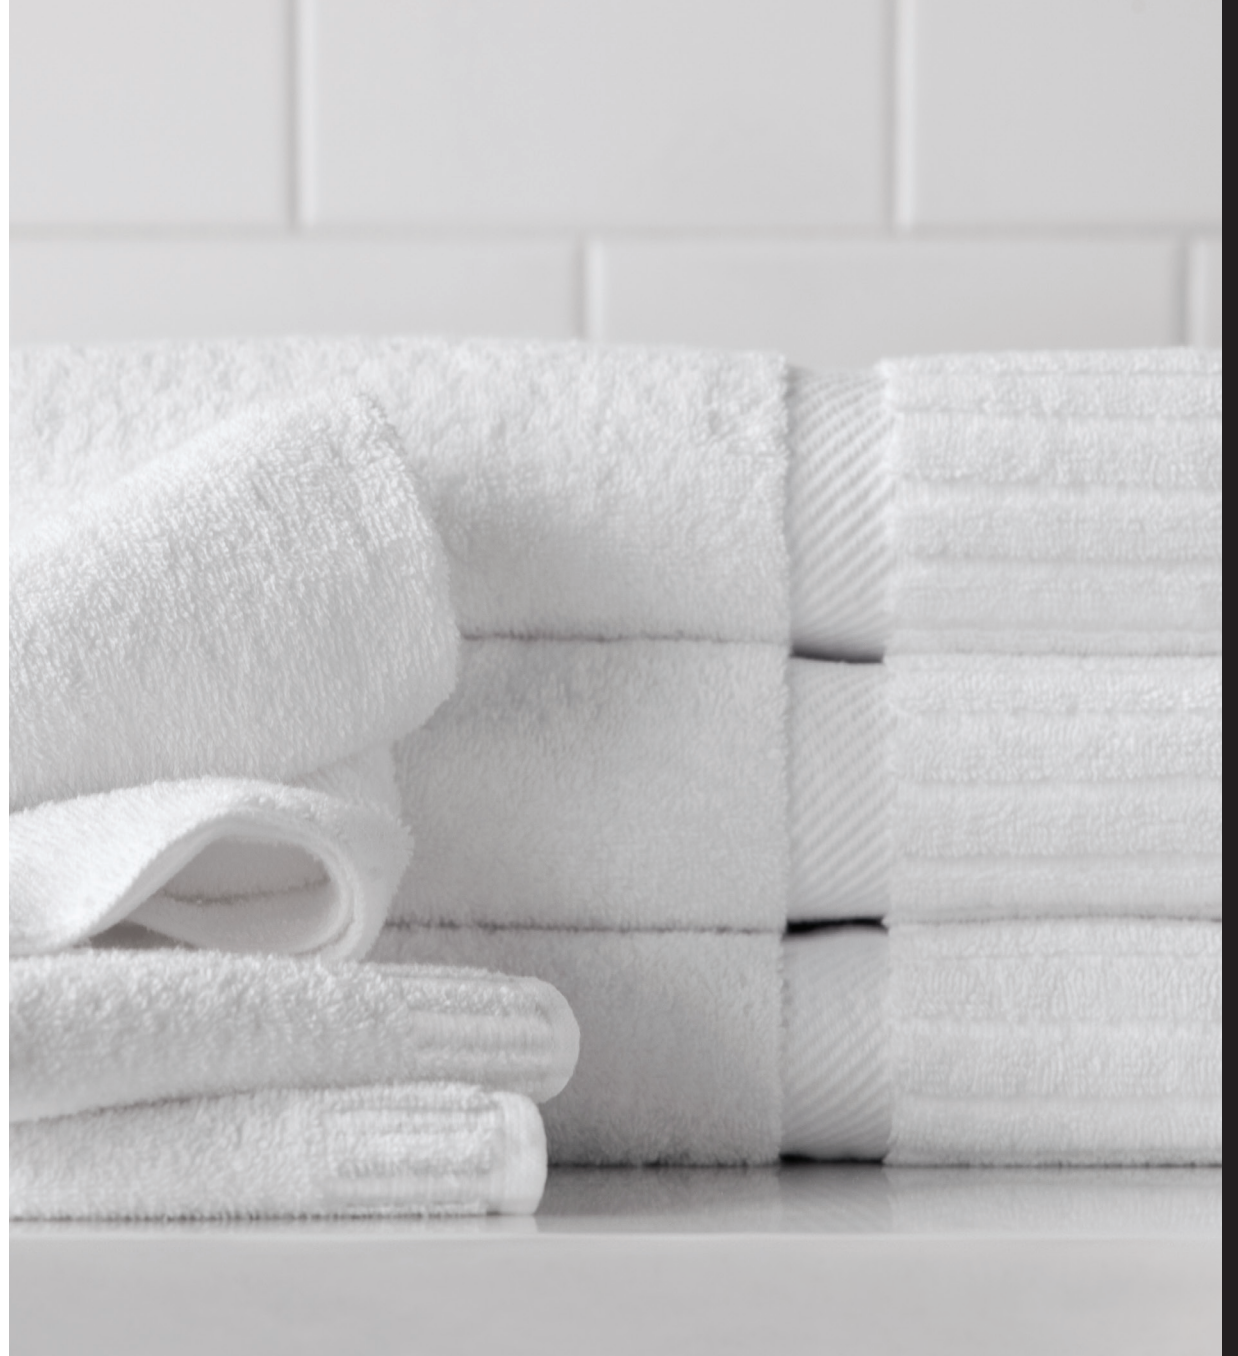

ROOM READY FOR
YOU® LAUNDERED
WITH TIDE®

Room Ready For You® laundered with Tide

Room Ready For You®
laundered with Tide® products
are delivered clean, fresh, and
ready to use right out of the box,
bypassing the time, labor, and
costs of up-front processing.

CLASSIC DESIGN AND PERFORMANCE.

REINVENTING A CLASSIC

Piano Key towels feature the comfort
and hand of premium 100% cotton and a timeless
dobby border. Piano Key towels demonstrate a
statement of uncompromising quality.

PERFORMANCE MEANS SAVINGS

Sturdy Piano Key terry holds its lush texture wash
after wash for exceptional performance and long
life. A longer service life means lower cost-per-use
and lower replacement costs. Plus, your Piano Key
towels arrive Room Ready For You® laundered with
Tide® and are clean, fresh, and ready to use right
out of the box. You save the time, labor, and costs
of up-front processing.

To learn more about Standard Textile's Piano
Key terry, or to contact a dedicated hospitality
consultant, please visit standardtextile.com or
call 1.800.323.5246.