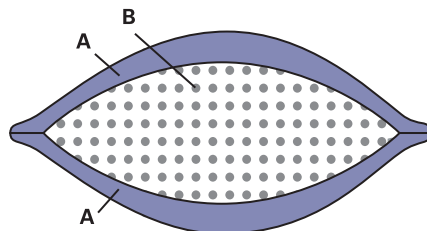

CHAMBERSOFT®

CHAMBERSOFT®
Performance Pillows by Standard Textile

STANDARD
TEXTILE est. 1940

PERFORMANCE IN A DOWN-ALTERNATIVE PILLOW.

CHAMBERSOFT®
Performance Pillows by Standard Textile

LONG-LASTING SUPPORT

ChamberSoft® pillows are uniquely designed to provide long-lasting support and down-like comfort. The three-chamber design consists of a high-resiliency polyester core. Dual outer chambers surround the inner core with a soft, gel fiber surface for enhanced comfort.

ENGINEERED TO PERFORM

The washable ChamberSoft® pillow provides long-lasting comfort at a cost-effective price. High quality fiber filling keeps pillows performing, wash after wash. 100% cotton ticking fabric and double-needle stitching helps pillows retain their shape. ChamberSoft® pillows feature Standard Textile's EZ ID® identification system. Color-coded labels help housekeeping and laundry professionals easily identify pillow types.

THREE CHAMBER DESIGN

Pillow Cross Section

A - Two Outer Pillow Chambers
filled with soft gel fiber.

B - Inner Pillow Chamber
filled with high-resiliency
garnetted polyester.

For more information about ChamberSoft® pillows,
or to contact a dedicated hospitality consultant,
visit standardtextile.com or call 1.800.323.5246.